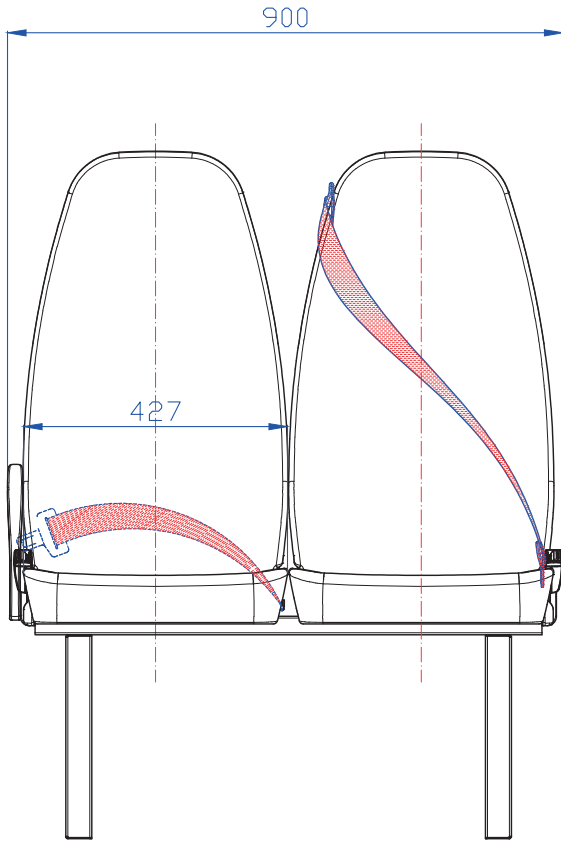

SEGE INTERCITY

390

M2 / M3

Double=20,50 kg.

WE
MANUFACTURE
COMFORT
&
SAFETY

SEGE

TECHNICAL DRAWING (FRONT VIEW)

TECHNICAL DRAWING (SIDE VIEW)